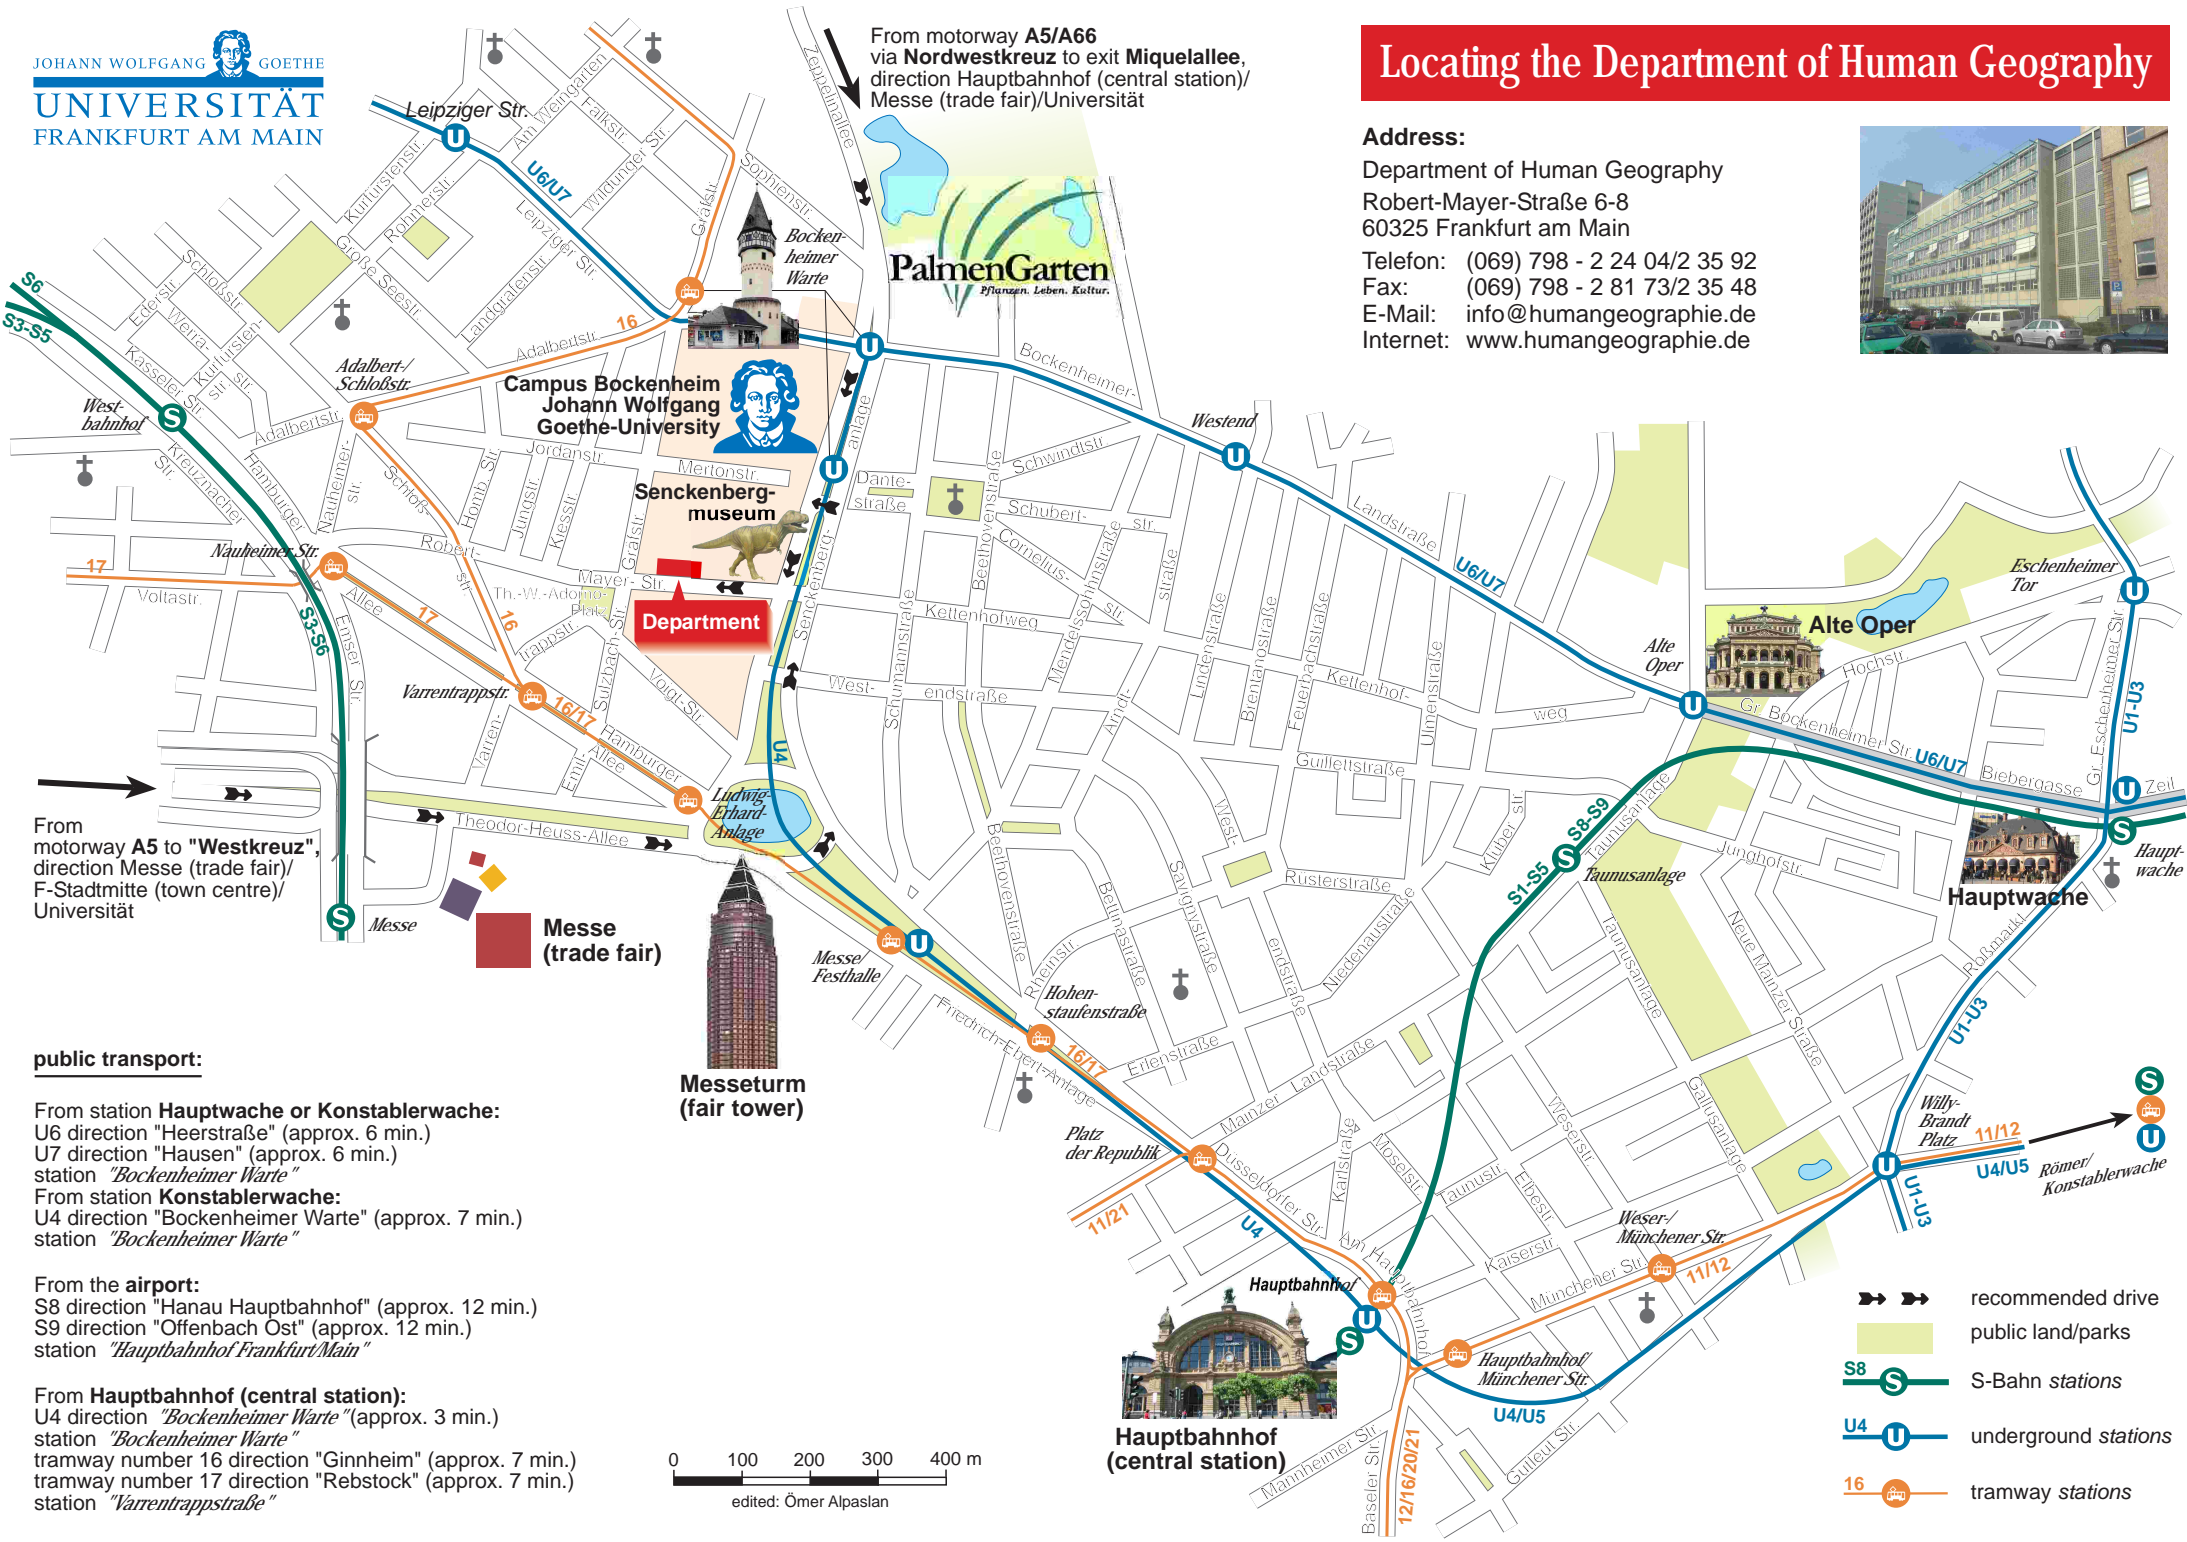

Internet: www.humangeographie.de

From motorway A5/A66 via Nordwestkreuz to exit Miquelallee, direction Hauptbahnhof (central station)/ Messe (trade fair)/Universität

From motorway A5 to "Westkreuz", direction Messe (trade fair)/ F-Stadtmittel (town centre)/ Universität

public transport:

From station **Hauptwache** or **Konstablerwache**:

U6 direction "Heerstraße" (approx. 6 min.)

U7 direction "Hausen" (approx. 6 min.)

station "Bockenheimer Warte"

From station **Konstablerwache**:

U4 direction "Bockenheimer Warte" (approx. 7 min.)

station "Bockenheimer Warte"

From the **airport**:

S8 direction "Hanau Hauptbahnhof" (approx. 12 min.)

S9 direction "Offenbach Ost" (approx. 12 min.)

station "Hauptbahnhof Frankfurt/Main"

From **Hauptbahnhof (central station)**:

U4 direction "Bockenheimer Warte" (approx. 3 min.)

station "Bockenheimer Warte"

tramway number 16 direction "Ginnheim" (approx. 7 min.)

station "Varrentrappstraße"